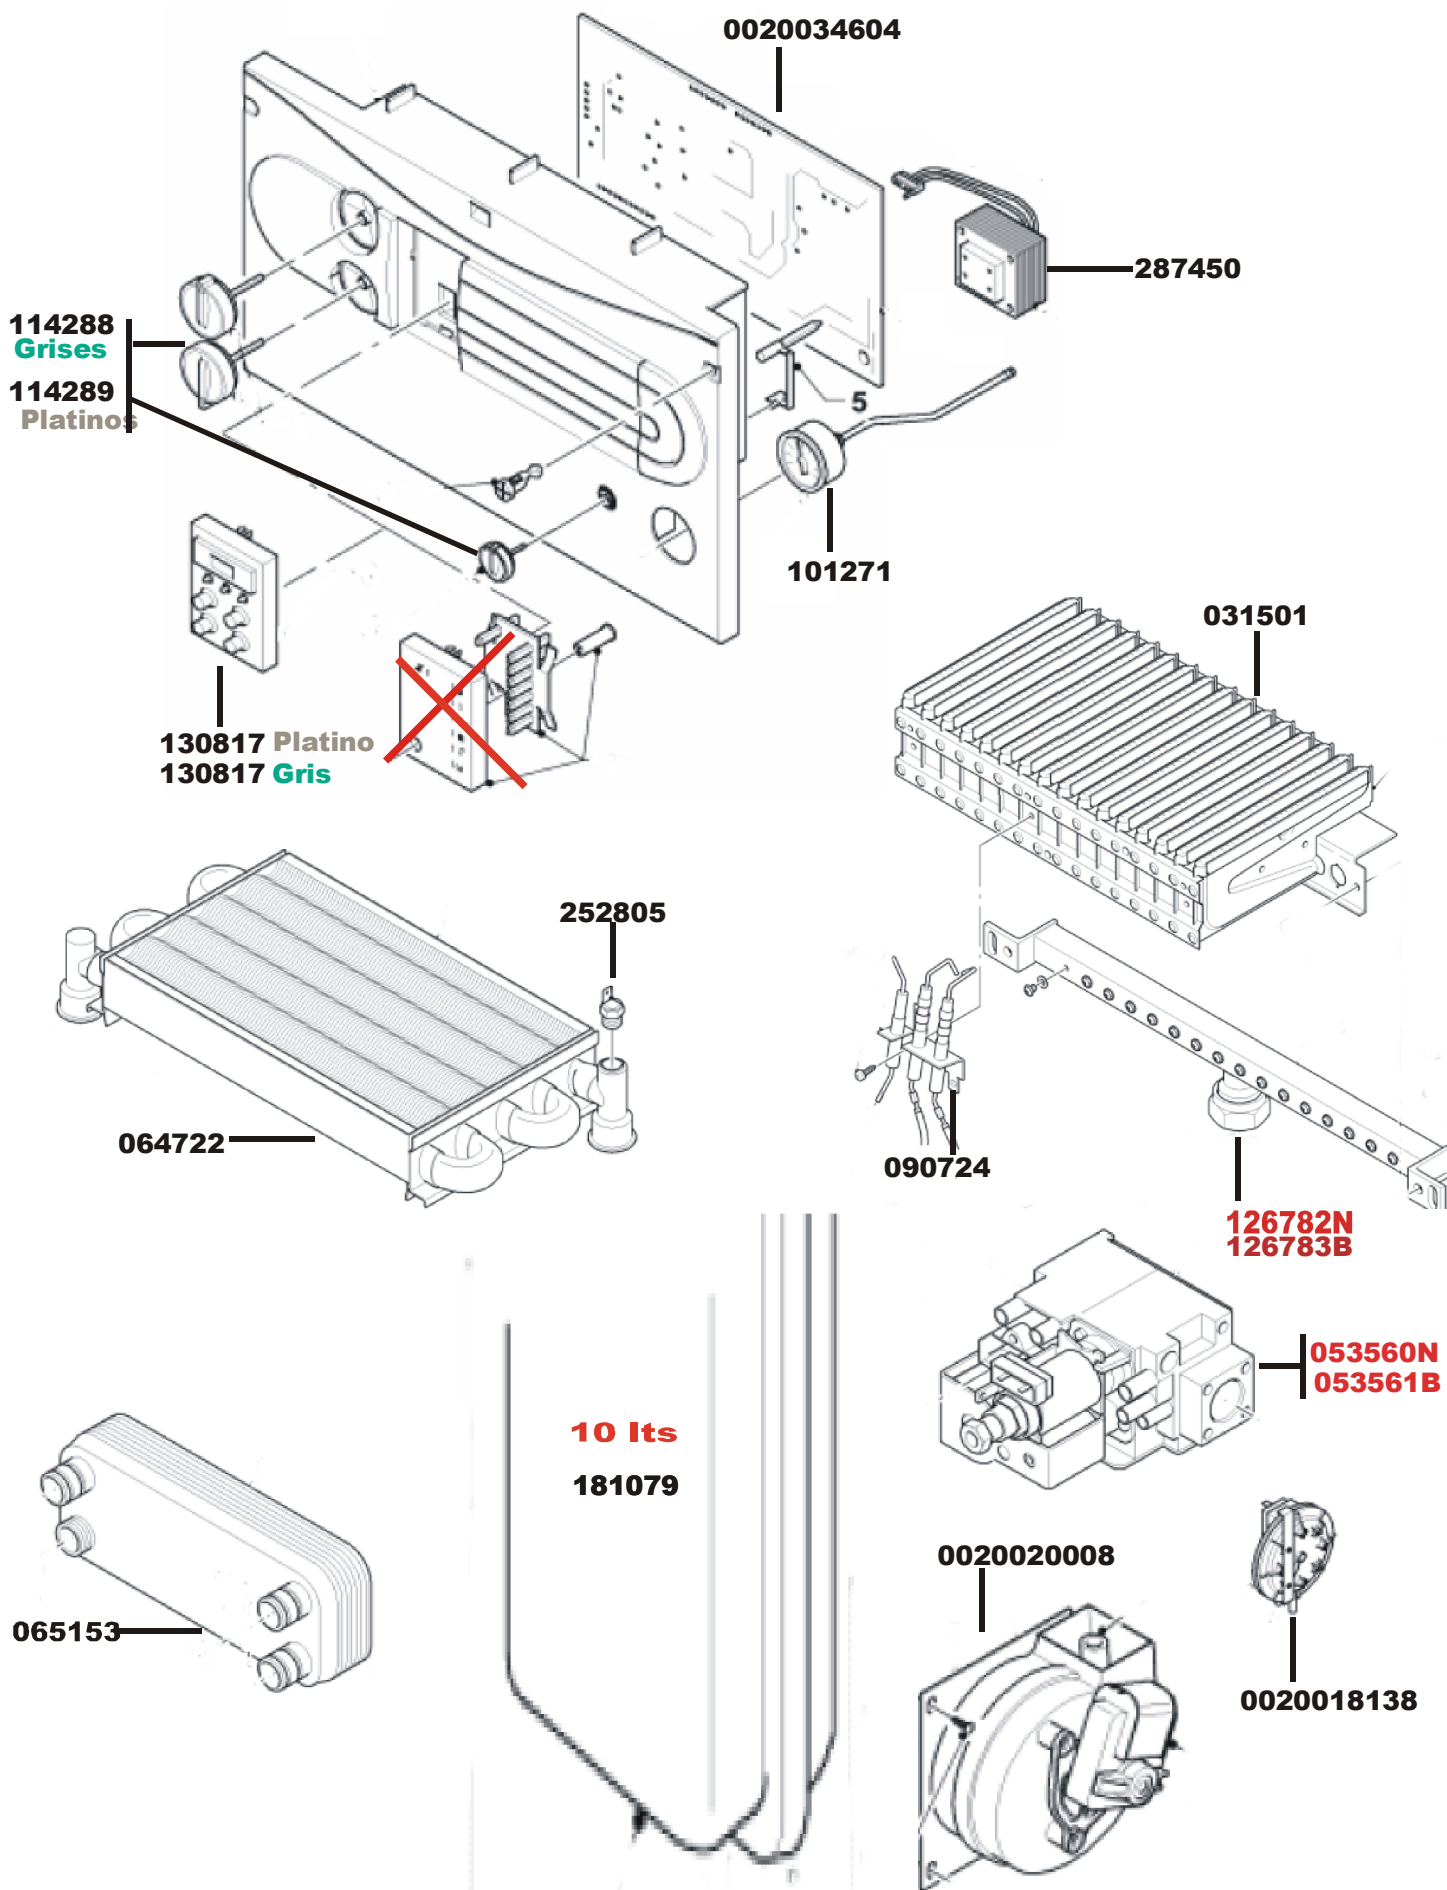

AQUABLOCK VMI 282/7

AQUABLOCK VMI 282-7

Tapa 0020050743
Junta 0020050744